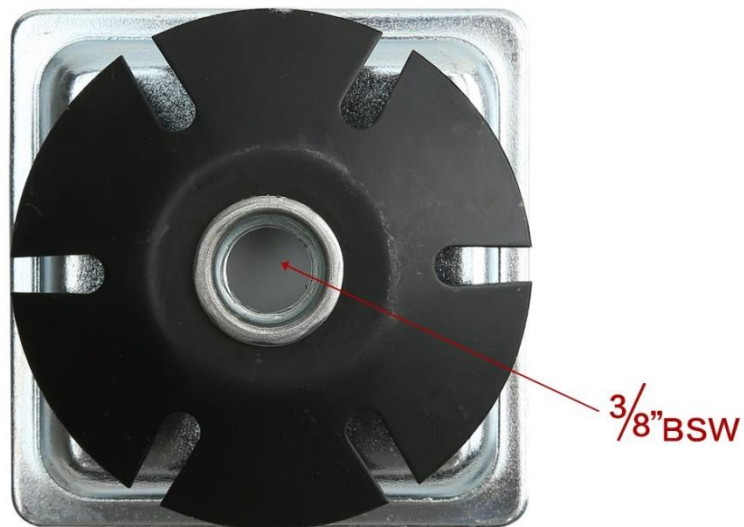

SQUARE THREADED TUBE INSERT INTERNAL 2 AF (50.8MM) TUBE 1.2-1.6 WALL THICKNESS  
CODE NUMBER: P307238 50.8MM AF X 3/8" BSW

FITS: 2 INCH (50.8MM) AF TUBE 1.2-1.6MM WALL THICKNESS  
MATERIAL: STEEL  
THREAD 3/8 BSW  
STOCK ITEM