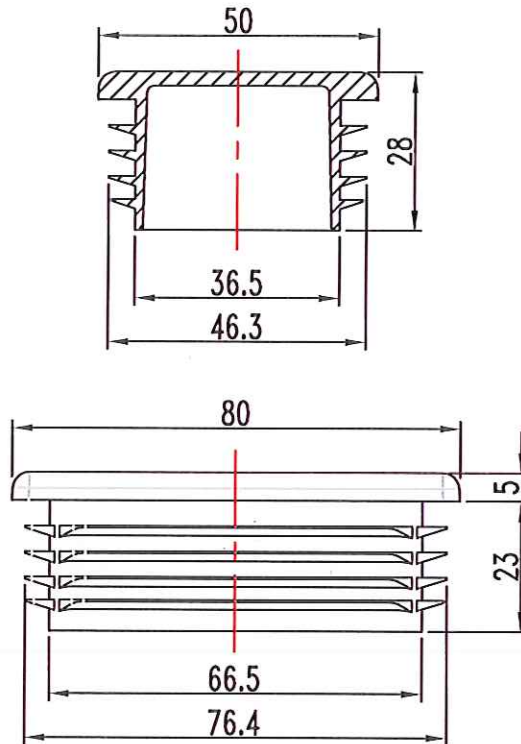

RECTANGLE INTERNAL TUBE INSERT 80MM X 50MM 2-4MM
CODE NUMBER:P8050B 2-4MM

FITS 80MM X 50MM TUBE 2-4MM THICKNESS
MATERIAL:POLYETHYLENE
STOCK ITEM COLOUR BLACK
COLOURS AVAILABLE ON REQUEST
PROUDLY MADE IN AUSTRALIA